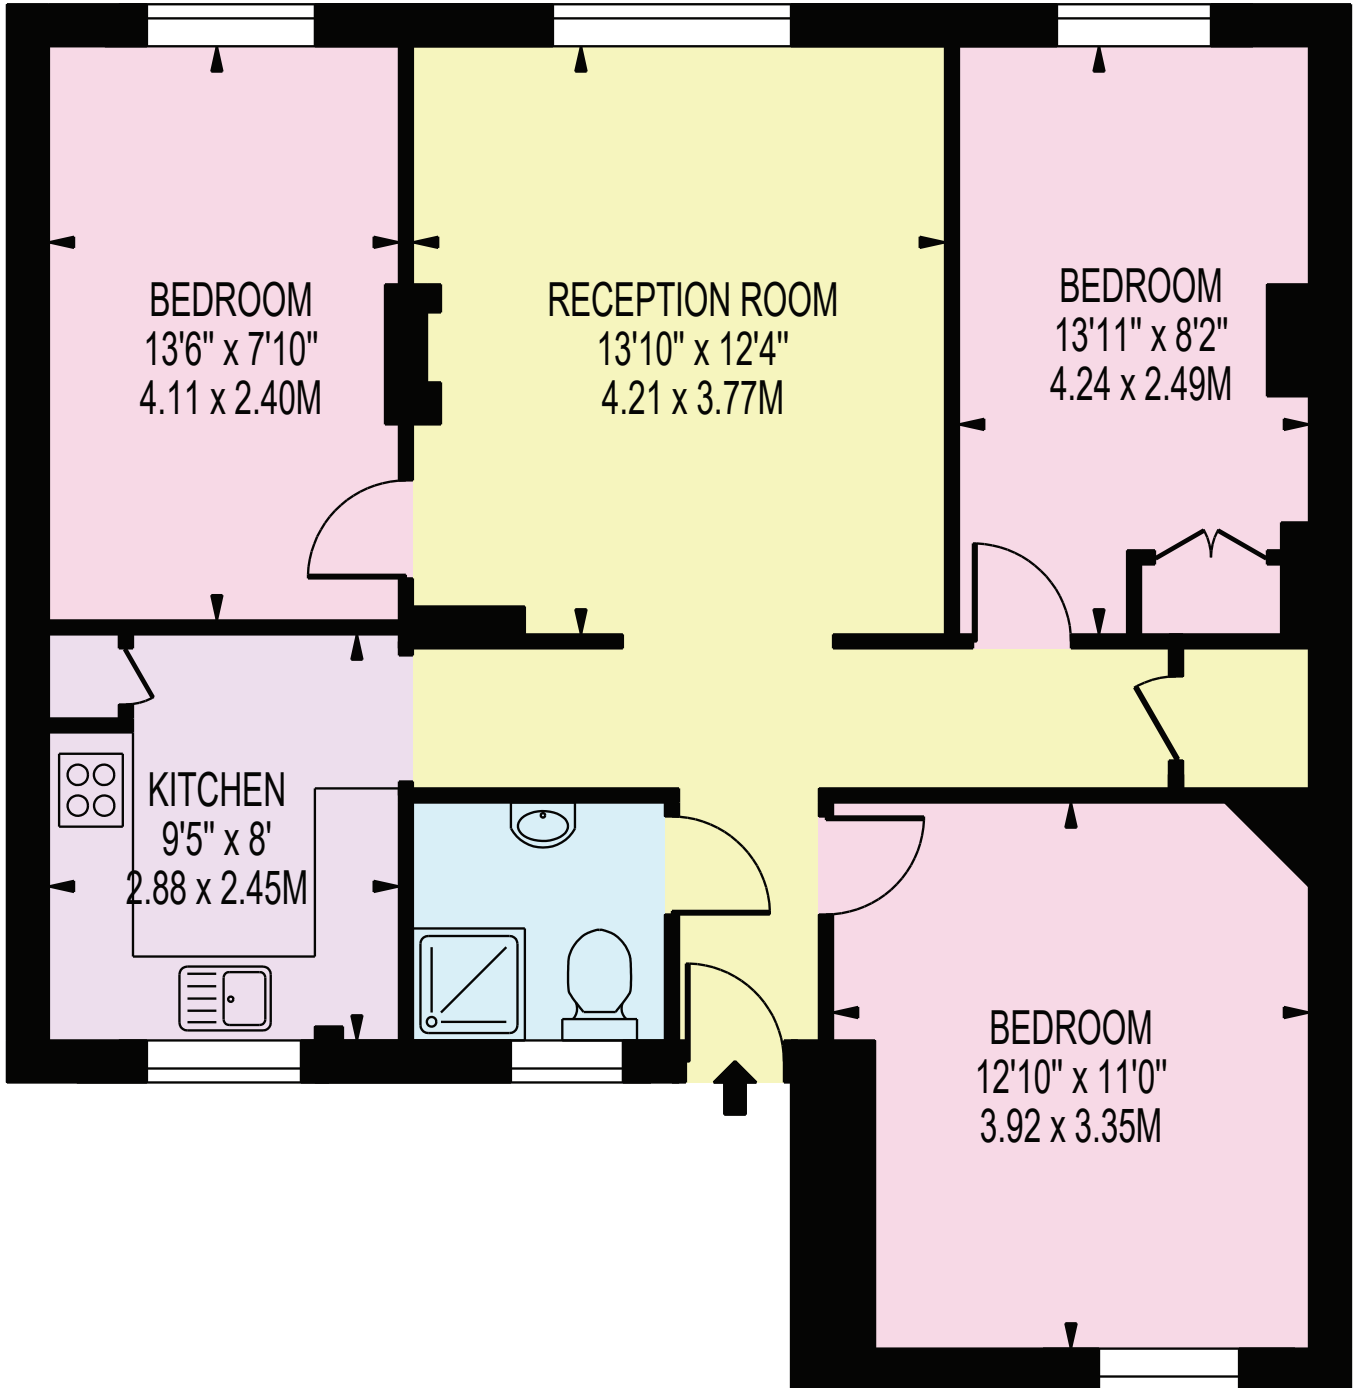

BROXHOLME HOUSE

APPROXIMATE GROSS INTERNAL FLOOR AREA: 761 SQ FT - 70.72 SQ M

FIRST FLOOR

FOR ILLUSTRATION PURPOSES ONLY

THIS FLOOR PLAN SHOULD BE USED AS A GENERAL OUTLINE FOR GUIDANCE ONLY AND DOES NOT CONSTITUTE IN WHOLE OR IN PART AN OFFER OR CONTRACT. ANY INTENDING PURCHASER OR LESSEE SHOULD SATISFY THEMSELVES BY INSPECTION, SEARCHES, ENQUIRIES AND FULL SURVEY AS TO THE CORRECTNESS OF EACH STATEMENT. ANY AREAS, MEASUREMENTS OR DISTANCES QUOTED ARE APPROXIMATE AND SHOULD NOT BE USED TO VALUE A PROPERTY OR BE THE BASIS OF ANY SALE OR LET.